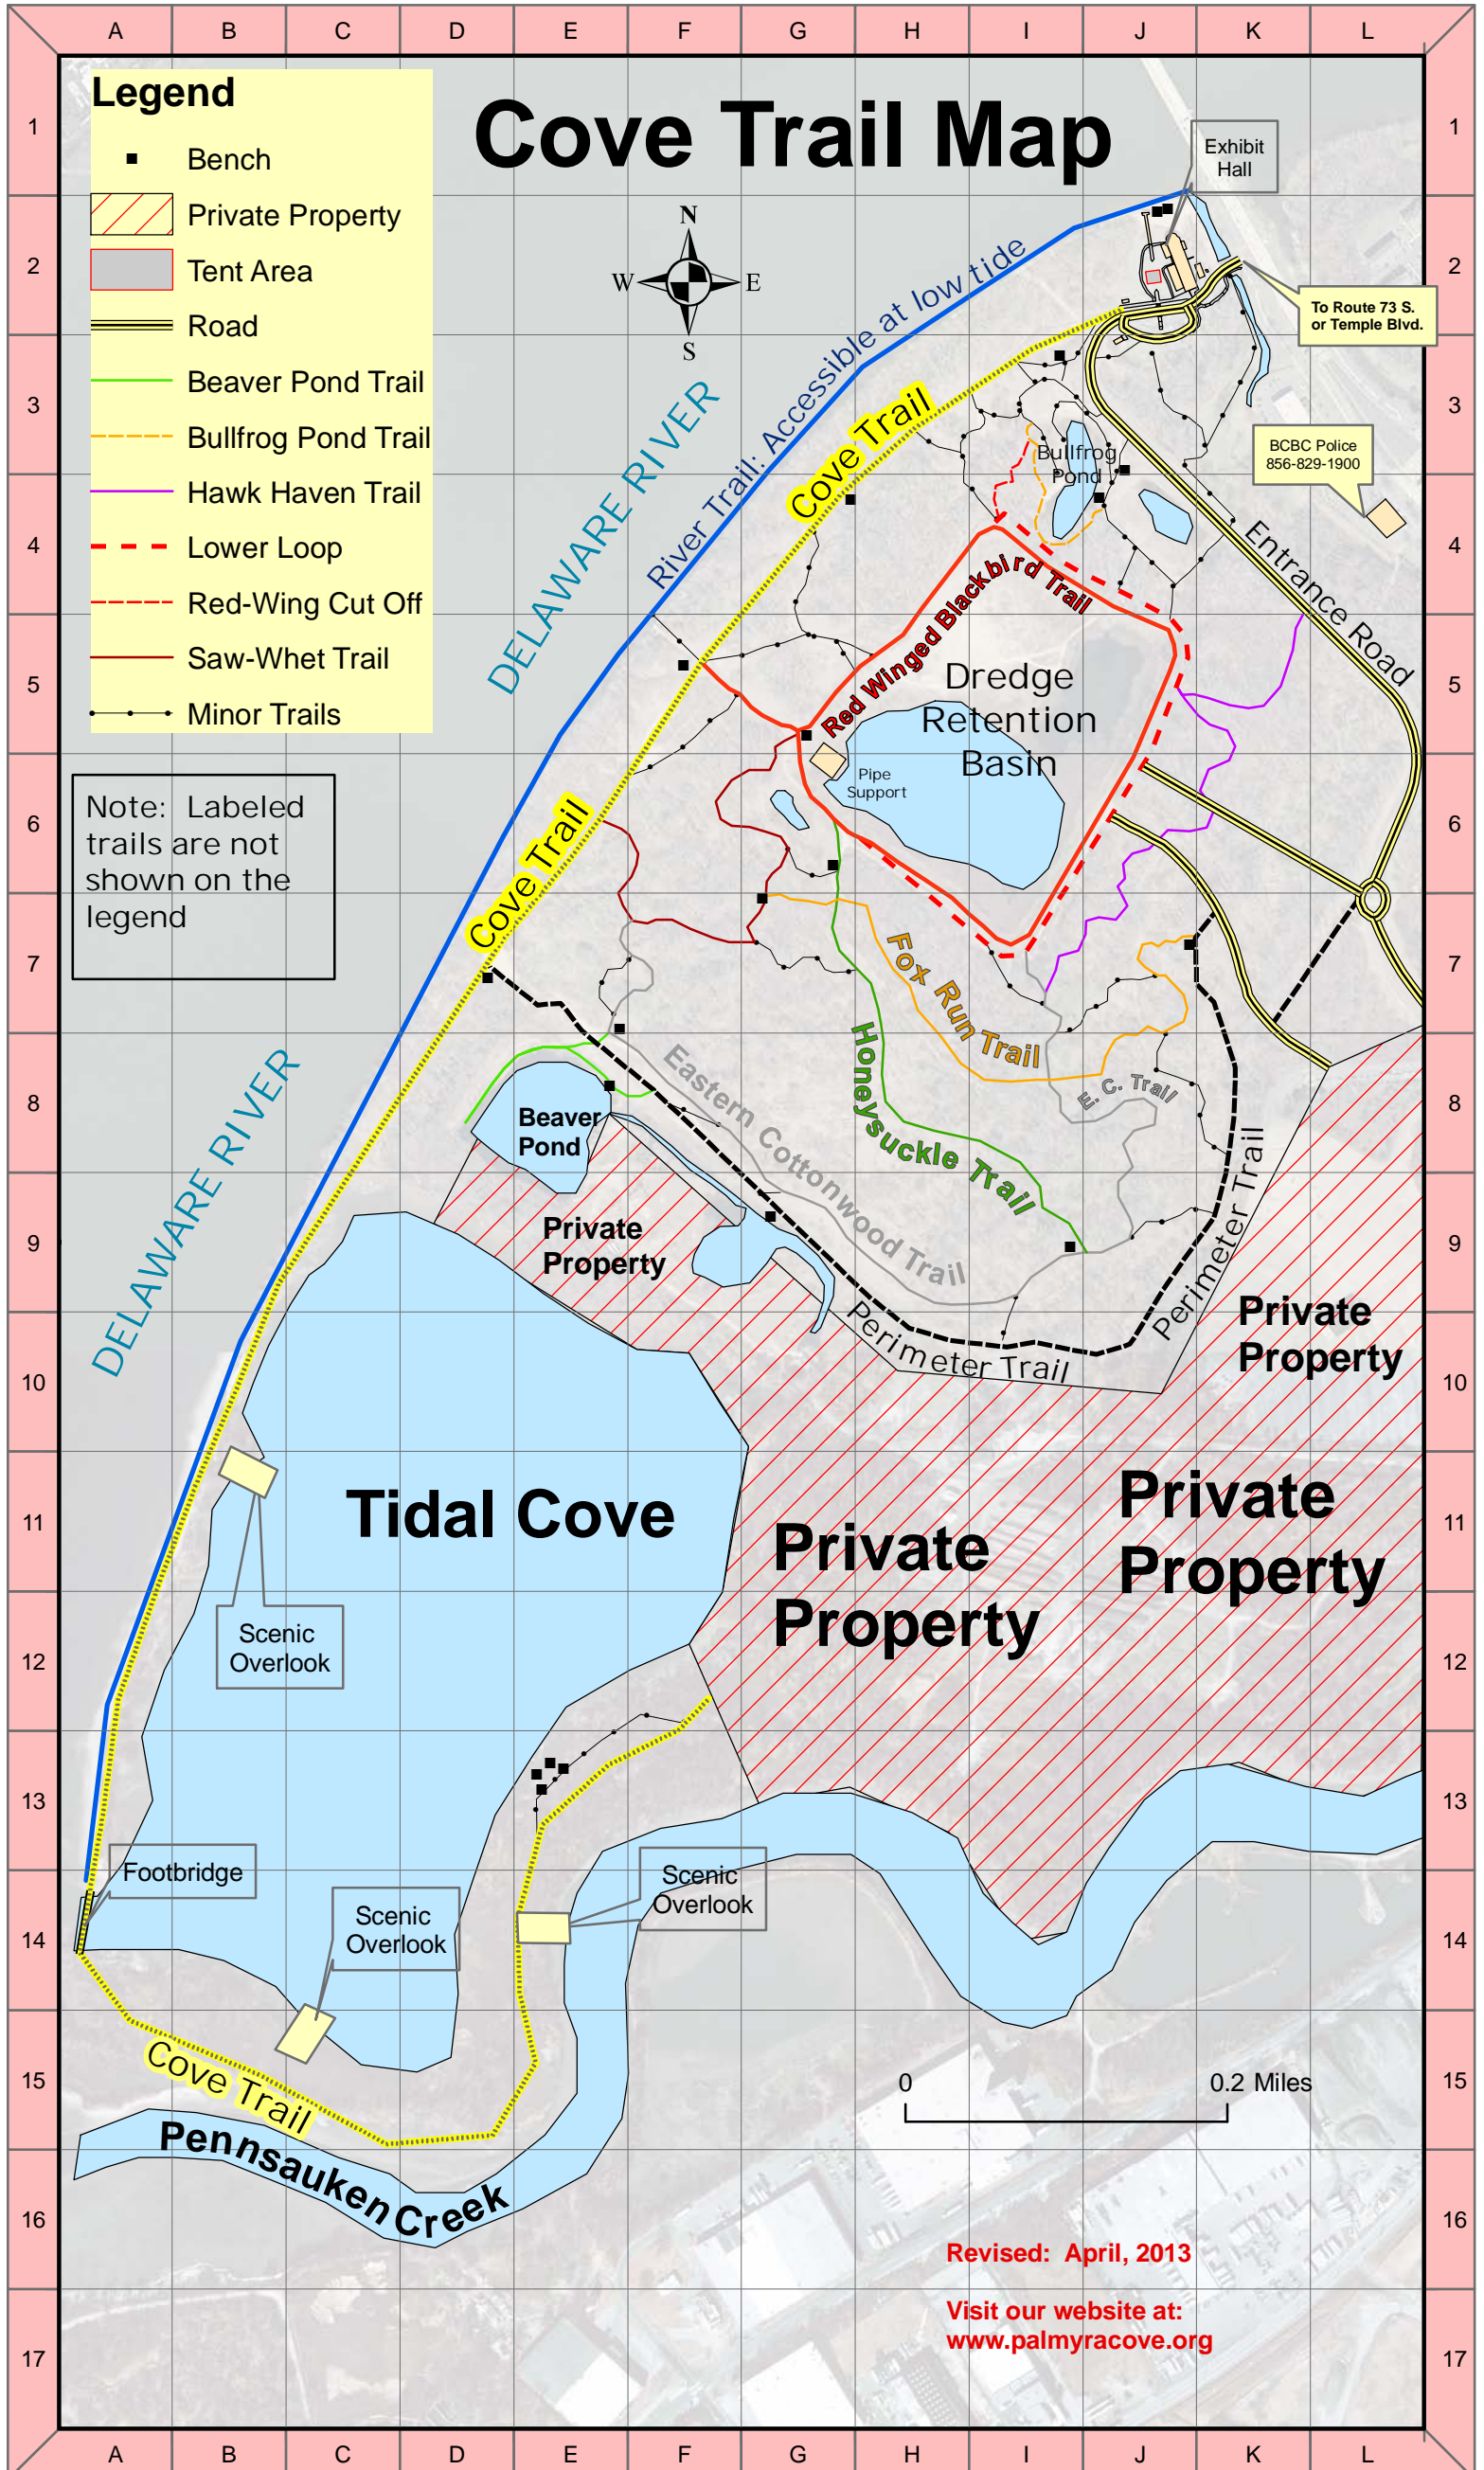

Cove Trail Map

Legend

- Bench
-  Private Property
-  Tent Area
-  Road
-  Beaver Pond Trail
-  Bullfrog Pond Trail
-  Hawk Haven Trail
-  Lower Loop
-  Red-Wing Cut Off
-  Saw-Whet Trail
-  Minor Trails

Note: Labeled trails are not shown on the legend

Revised: April, 2013

Visit our website at:
www.palmyracove.org